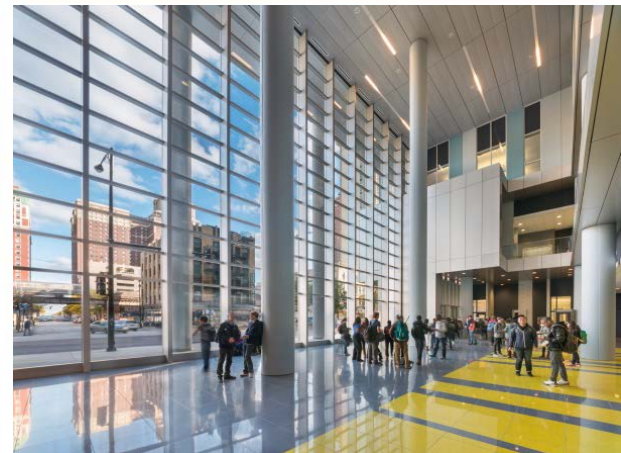

Public Building Commission of Chicago

Board Meeting
December 9, 2014